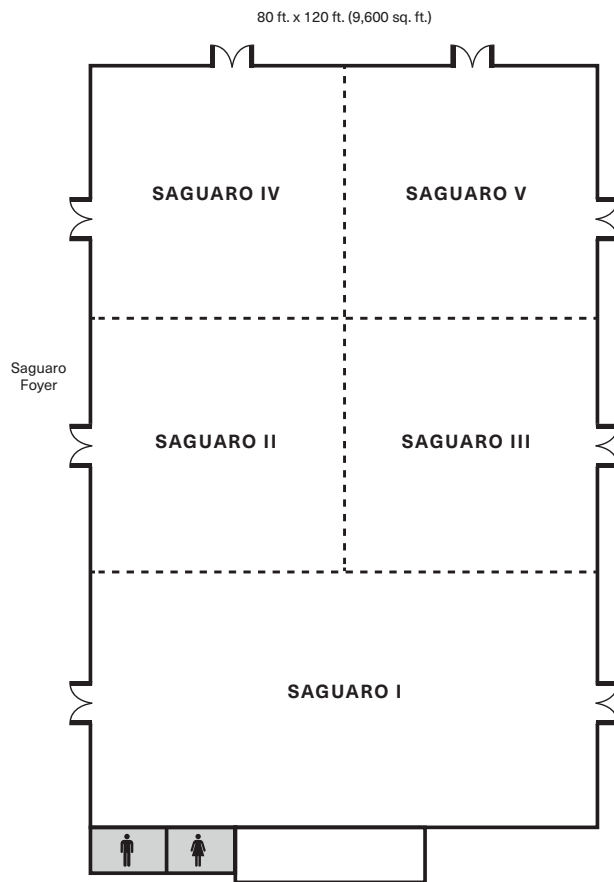

# EVENT & MEETING SPACE

37220 Mule Train Road, Carefree, AZ 85377

480 653 9074

CIVANA.COM

**CIVANA**  
WELLNESS RESORT & SPA

@civanaresort #civana  

## SPECIFICATIONS

INDOOR	SQ. FEET	DIMENSIONS	HEIGHT	BANQUET	RECEPTION	CLASSROOM	THEATER	CONFERENCE	U-SHAPE	HOLLOW SQ.
SAGUARO BALLROOM	9,600	80' X 120'	19'11"	500	700	400	1,000	—	—	—
SAGUARO I	3,200	80' X 40'	19'11"	150	200	150	250	50	80	92
SAGUARO II	1,600	40' X 40'	19'11"	60	100	50	100	30	35	40
SAGUARO III	1,600	40' X 40'	19'11"	60	100	50	100	30	35	40
SAGUARO IV	1,600	40' X 40'	19'11"	60	100	50	100	30	35	40
SAGUARO V	1,600	40' X 40'	19'11"	60	100	50	100	30	35	40
EXECUTIVE BOARDROOM	459	17' X 27'	9'6"	—	—	—	—	18	—	—
MESQUITE ROOM	3,500	—	12'	150	200	120	200	20	18	—
FLEX STUDIO	1,785	35' X 51'	12'	70	120	90	120	34	32	42
SEED	2,223	57' X 39'	12'	60	60	—	—	18	—	—
BLACK MOUNTAIN CASITA	1,605	23' X 46'	8'	40	60	30	60	20	20	24
OUTDOOR	SQ. FEET	DIMENSIONS	HEIGHT	BANQUET	RECEPTION	CLASSROOM	THEATER	CONFERENCE	U-SHAPE	HOLLOW SQ.
SEED COURTYARD	1,827	63' X 29'	—	80	120	—	120	120	—	—
YOGA LAWN	2,196	36' X 61'	—	100	150	—	144	—	130	—
ROSE GARDEN	1,500	—	—	70	100	—	100	—	70	—
SUNSET TERRACE	3,400	—	—	60	100	—	—	—	80	—
CAREFREE LAWN	8,950	—	—	300	150	—	—	—	40	—