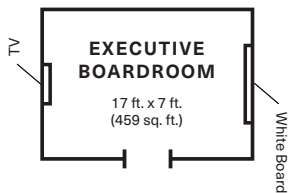

EVENT & MEETING SPACE

37220 Mule Train Road, Carefree, AZ 85377

480 653 9074

CIVANA.COM

CIVANA
WELLNESS RESORT & SPA

@civanaresort #civana