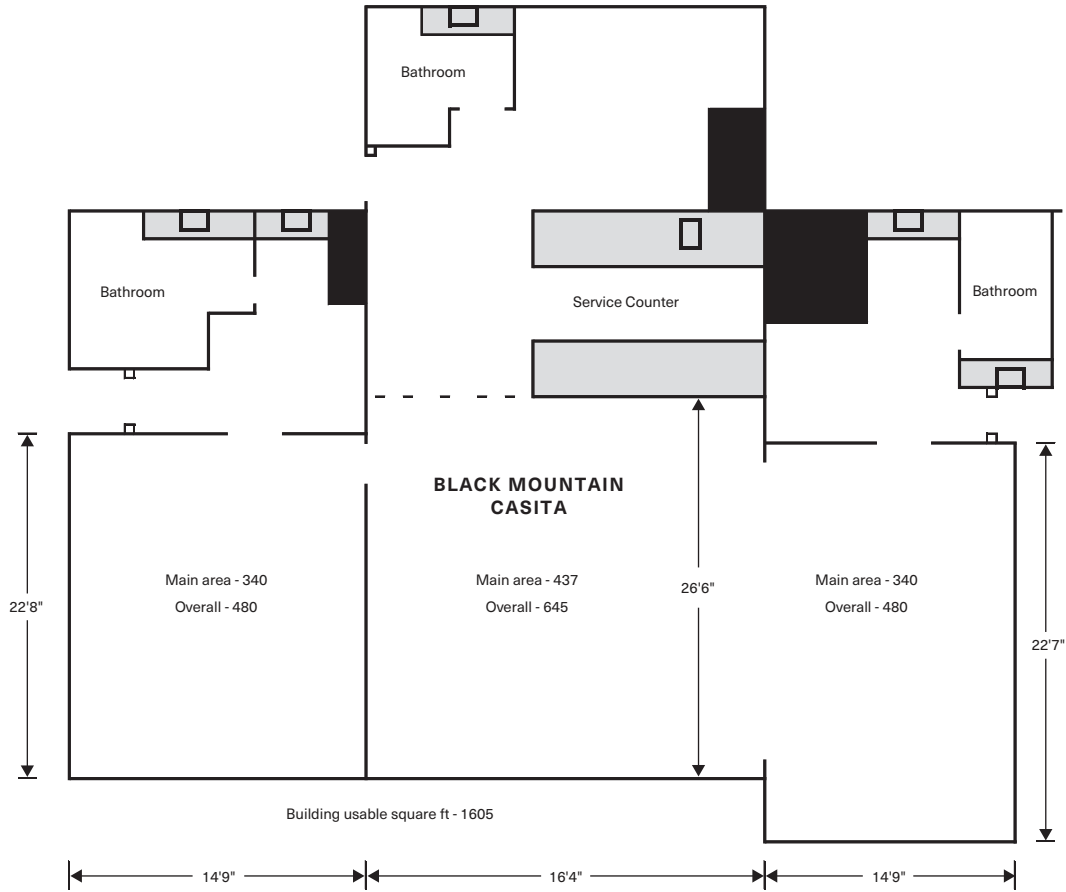

# EVENT & MEETING SPACE

37220 Mule Train Road, Carefree, AZ 85377

480 653 9074

CIVANA.COM

**CIVANA**  
WELLNESS RESORT & SPA

@civanaresort #civana  

## SPECIFICATIONS

INDOOR	SQ. FEET	DIMENSIONS	HEIGHT	BANQUET	RECEPTION	CLASSROOM	THEATER	CONFERENCE	U-SHAPE	HOLLOW SQ.
SAGUARO BALLROOM	9,600	80' X 120'	19'11"	500	700	400	1,000	—	—	—
SAGUARO I	3,200	80' X 40'	19'11"	150	200	150	250	50	80	92
SAGUARO II	1,600	40' X 40'	19'11"	60	100	50	100	30	35	40
SAGUARO III	1,600	40' X 40'	19'11"	60	100	50	100	30	35	40
SAGUARO IV	1,600	40' X 40'	19'11"	60	100	50	100	30	35	40
SAGUARO V	1,600	40' X 40'	19'11"	60	100	50	100	30	35	40
EXECUTIVE BOARDROOM	459	17' X 27'	9'6"	—	—	—	—	18	—	—
MESQUITE ROOM	3,500	—	12'	150	200	120	200	20	18	—
FLEX STUDIO	1,785	35' X 51'	12'	70	120	90	120	34	32	42
SEED	2,223	57' X 39'	12'	60	60	—	—	18	—	—
BLACK MOUNTAIN CASITA	1,605	23' X 46'	8'	40	60	30	60	20	20	24
OUTDOOR	SQ. FEET	DIMENSIONS	HEIGHT	BANQUET	RECEPTION	CLASSROOM	THEATER	CONFERENCE	U-SHAPE	HOLLOW SQ.
SEED COURTYARD	1,827	63' X 29'	—	80	120	—	120	120	—	—
YOGA LAWN	2,196	36' X 61'	—	100	150	—	144	—	130	—
ROSE GARDEN	1,500	—	—	70	100	—	100	—	70	—
SUNSET TERRACE	3,400	—	—	60	100	—	—	—	80	—
CAREFREE LAWN	8,950	—	—	300	150	—	—	—	40	—