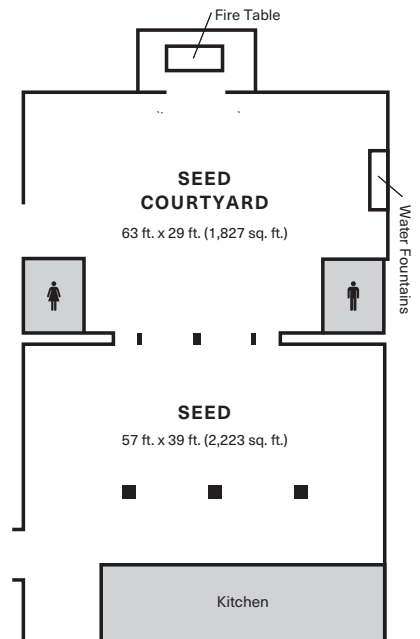

# EVENT & MEETING SPACE

37220 Mule Train Road, Carefree, AZ 85377

480 653 9074

CIVANA.COM

**CIVANA**  
WELLNESS RESORT & SPA

@civanaresort #civana  

## SPECIFICATIONS

INDOOR	SQ. FEET	DIMENSIONS	HEIGHT	BANQUET	RECEPTION	CLASSROOM	THEATER	CONFERENCE	U-SHAPE	HOLLOW SQ.
SAGUARO BALLROOM	9,600	80' X 120'	19'11"	500	700	400	1,000	—	—	—
SAGUARO I	3,200	80' X 40'	19'11"	150	200	150	250	50	80	92
SAGUARO II	1,600	40' X 40'	19'11"	60	100	50	100	30	35	40
SAGUARO III	1,600	40' X 40'	19'11"	60	100	50	100	30	35	40
SAGUARO IV	1,600	40' X 40'	19'11"	60	100	50	100	30	35	40
SAGUARO V	1,600	40' X 40'	19'11"	60	100	50	100	30	35	40
EXECUTIVE BOARDROOM	459	17' X 27'	9'6"	—	—	—	—	18	—	—
MESQUITE ROOM	3,500	—	12'	150	200	120	200	20	18	—
FLEX STUDIO	1,785	35' X 51'	12'	70	120	90	120	34	32	42
SEED	2,223	57' X 39'	12'	60	60	—	—	18	—	—
BLACK MOUNTAIN CASITA	1,605	23' X 46'	8'	40	60	30	60	20	20	24
OUTDOOR	SQ. FEET	DIMENSIONS	HEIGHT	BANQUET	RECEPTION	CLASSROOM	THEATER	CONFERENCE	U-SHAPE	HOLLOW SQ.
SEED COURTYARD	1,827	63' X 29'	—	80	120	—	120	120	—	—
YOGA LAWN	2,196	36' X 61'	—	100	150	—	144	—	130	—
ROSE GARDEN	1,500	—	—	70	100	—	100	—	70	—
SUNSET TERRACE	3,400	—	—	60	100	—	—	—	80	—
CAREFREE LAWN	8,950	—	—	300	150	—	—	—	40	—