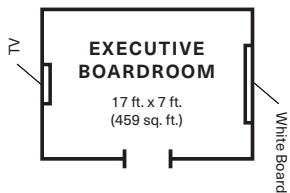

EVENT & MEETING SPACE

37220 Mule Train Road, Carefree, AZ 85377

480 653 9074

CIVANA.COM

CIVANA
WELLNESS RESORT & SPA

@civanaresort #civana  

SPECIFICATIONS

INDOOR	SQ. FT.	DIMENSIONS	HEIGHT	BANQUET	RECEPTION	CLASSROOM	THEATER	CONFERENCE	U-SHAPE	HOLLOW SQ.	MATS	BACKJACKS
SAGUARO	9600	80' X 120'	19'11"	500	700	400	1,000	—	—	—	250	300
SAGUARO I	3200	80' X 40'	19'11"	150	200	150	250	50	80	92	80	100
SAGUARO II	1600	40' X 40'	19'11"	60	100	50	100	30	35	40	40	50
SAGUARO III	1600	40' X 40'	19'11"	60	100	50	100	30	35	40	40	50
SAGUARO IV	1600	40' X 40'	19'11"	60	100	50	100	30	35	40	40	50
SAGUARO V	1600	40' X 40'	19'11"	60	100	50	100	30	35	40	40	50
BLACK MOUNTAIN CASITA	1605	24' X 26'	8'	40	60	30	60	20	20	24	30	40
EXECUTIVE BOARDROOM	459	17' X 27'	9'6"	—	—	—	—	18	—	—	—	—
MESQUITE ROOM	3500	—	12'	150	200	120	200	20	18	—	50	80
SEED	2223	57' X 39'	12'	60	60	—	—	18	—	—	—	—
STUDIOS												
FLEX STUDIO	1785	35' X 51'	12'	—	—	—	—	—	—	—	30	40
MOVEMENT STUDIO	740	32' X 23'	12'	—	—	—	—	—	—	—	20	30
YOGA STUDIO	770	24' X 42'	14'	—	—	—	—	—	—	—	20	30
SONORAN STUDIO	798	38' X 21'	12'	—	—	—	—	—	—	—	22	32
OUTDOOR												
SUNSET TERRACE	3400	—	—	160	200	—	—	—	80	—	—	—
SEED COURTYARD	1827	63' X 29'	—	100	120	—	120	120	—	—	—	—
YOGA LAWN	2196	36' X 61'	—	100	150	—	144	—	130	—	50	100
MOVEMENT DECK	2700	81' X 31'	—	—	75	—	—	—	—	—	60	100
ROSE GARDEN	1500	—	—	—	—	—	120	20	70	—	30	50
TENNIS COURTS	12880	115' X 122'	—	—	—	—	—	—	—	—	200	—
CAREFREE LAWN	8950	—	—	300	150	—	—	—	40	—	100	—