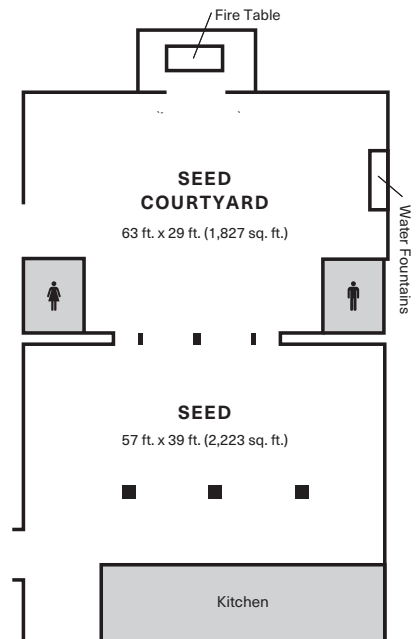

EVENT & MEETING SPACE

37220 Mule Train Road, Carefree, AZ 85377

480 653 9074

CIVANA.COM

CIVANA
WELLNESS RESORT & SPA

@civanaresort #civana  

SPECIFICATIONS

INDOOR	SQ. FT.	DIMENSIONS	HEIGHT	BANQUET	RECEPTION	CLASSROOM	THEATER	CONFERENCE	U-SHAPE	HOLLOW SQ.	MATS	BACKJACKS
SAGUARO	9600	80' X 120'	19'11"	500	700	400	1,000	—	—	—	250	300
SAGUARO I	3200	80' X 40'	19'11"	150	200	150	250	50	80	92	80	100
SAGUARO II	1600	40' X 40'	19'11"	60	100	50	100	30	35	40	40	50
SAGUARO III	1600	40' X 40'	19'11"	60	100	50	100	30	35	40	40	50
SAGUARO IV	1600	40' X 40'	19'11"	60	100	50	100	30	35	40	40	50
SAGUARO V	1600	40' X 40'	19'11"	60	100	50	100	30	35	40	40	50
BLACK MOUNTAIN CASITA	1605	24' X 26'	8'	40	60	30	60	20	20	24	30	40
EXECUTIVE BOARDROOM	459	17' X 27'	9'6"	—	—	—	—	18	—	—	—	—
MESQUITE ROOM	3500	—	12'	150	200	120	200	20	18	—	50	80
SEED	2223	57' X 39'	12'	60	60	—	—	18	—	—	—	—
STUDIOS												
FLEX STUDIO	1785	35' X 51'	12'	—	—	—	—	—	—	—	30	40
MOVEMENT STUDIO	740	32' X 23'	12'	—	—	—	—	—	—	—	20	30
YOGA STUDIO	770	24' X 42'	14'	—	—	—	—	—	—	—	20	30
SONORAN STUDIO	798	38' X 21'	12'	—	—	—	—	—	—	—	22	32
OUTDOOR												
SUNSET TERRACE	3400	—	—	160	200	—	—	—	80	—	—	—
SEED COURTYARD	1827	63' X 29'	—	100	120	—	120	120	—	—	—	—
YOGA LAWN	2196	36' X 61'	—	100	150	—	144	—	130	—	50	100
MOVEMENT DECK	2700	81' X 31'	—	—	75	—	—	—	—	—	60	100
ROSE GARDEN	1500	—	—	—	—	—	120	20	70	—	30	50
TENNIS COURTS	12880	115' X 122'	—	—	—	—	—	—	—	—	200	—
CAREFREE LAWN	8950	—	—	300	150	—	—	—	40	—	100	—