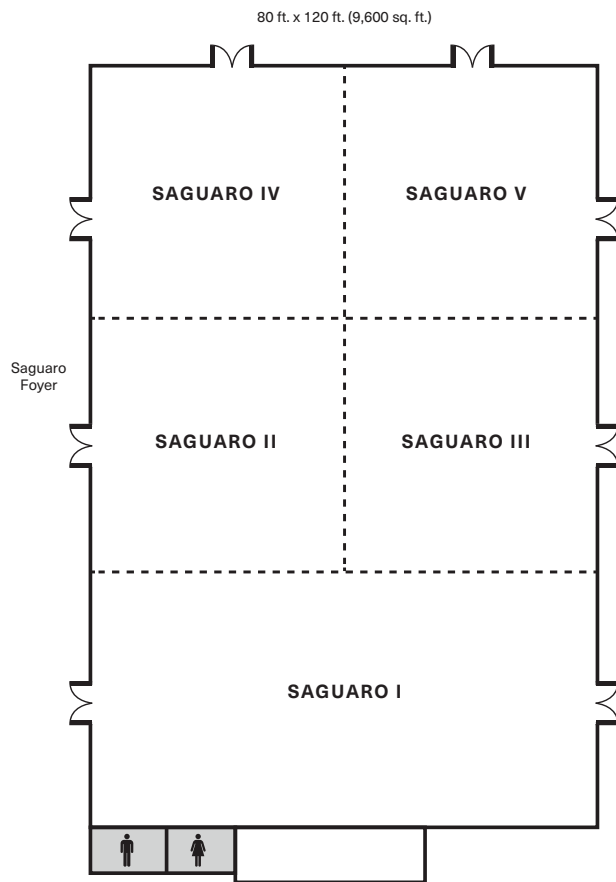

EVENT & MEETING SPACE

37220 Mule Train Road, Carefree, AZ 85377

480 653 9074

CIVANA.COM

CIVANA
WELLNESS RESORT & SPA

@civanaresort #civana  

SPECIFICATIONS

INDOOR	SQ. FT.	DIMENSIONS	HEIGHT	BANQUET	RECEPTION	CLASSROOM	THEATER	CONFERENCE	U-SHAPE	HOLLOW SQ.	MATS	BACKJACKS
SAGUARO	9600	80' X 120'	19'11"	500	700	400	1,000	—	—	—	250	300
SAGUARO I	3200	80' X 40'	19'11"	150	200	150	250	50	80	92	80	100
SAGUARO II	1600	40' X 40'	19'11"	60	100	50	100	30	35	40	40	50
SAGUARO III	1600	40' X 40'	19'11"	60	100	50	100	30	35	40	40	50
SAGUARO IV	1600	40' X 40'	19'11"	60	100	50	100	30	35	40	40	50
SAGUARO V	1600	40' X 40'	19'11"	60	100	50	100	30	35	40	40	50
BLACK MOUNTAIN CASITA	1605	24' X 26'	8'	40	60	30	60	20	20	24	30	40
EXECUTIVE BOARDROOM	459	17' X 27'	9'6"	—	—	—	—	18	—	—	—	—
MESQUITE ROOM	3500	—	12'	150	200	120	200	20	18	—	50	80
SEED	2223	57' X 39'	12'	60	60	—	—	18	—	—	—	—
STUDIOS												
FLEX STUDIO	1785	35' X 51'	12'	—	—	—	—	—	—	—	30	40
MOVEMENT STUDIO	740	32' X 23'	12'	—	—	—	—	—	—	—	20	30
YOGA STUDIO	770	24' X 42'	14'	—	—	—	—	—	—	—	20	30
SONORAN STUDIO	798	38' X 21'	12'	—	—	—	—	—	—	—	22	32
OUTDOOR												
SUNSET TERRACE	3400	—	—	160	200	—	—	—	80	—	—	—
SEED COURTYARD	1827	63' X 29'	—	100	120	—	120	120	—	—	—	—
YOGA LAWN	2196	36' X 61'	—	100	150	—	144	—	130	—	50	100
MOVEMENT DECK	2700	81' X 31'	—	—	75	—	—	—	—	—	60	100
ROSE GARDEN	1500	—	—	—	—	—	120	20	70	—	30	50
TENNIS COURTS	12880	115' X 122'	—	—	—	—	—	—	—	—	200	—
CAREFREE LAWN	8950	—	—	300	150	—	—	—	40	—	100	—