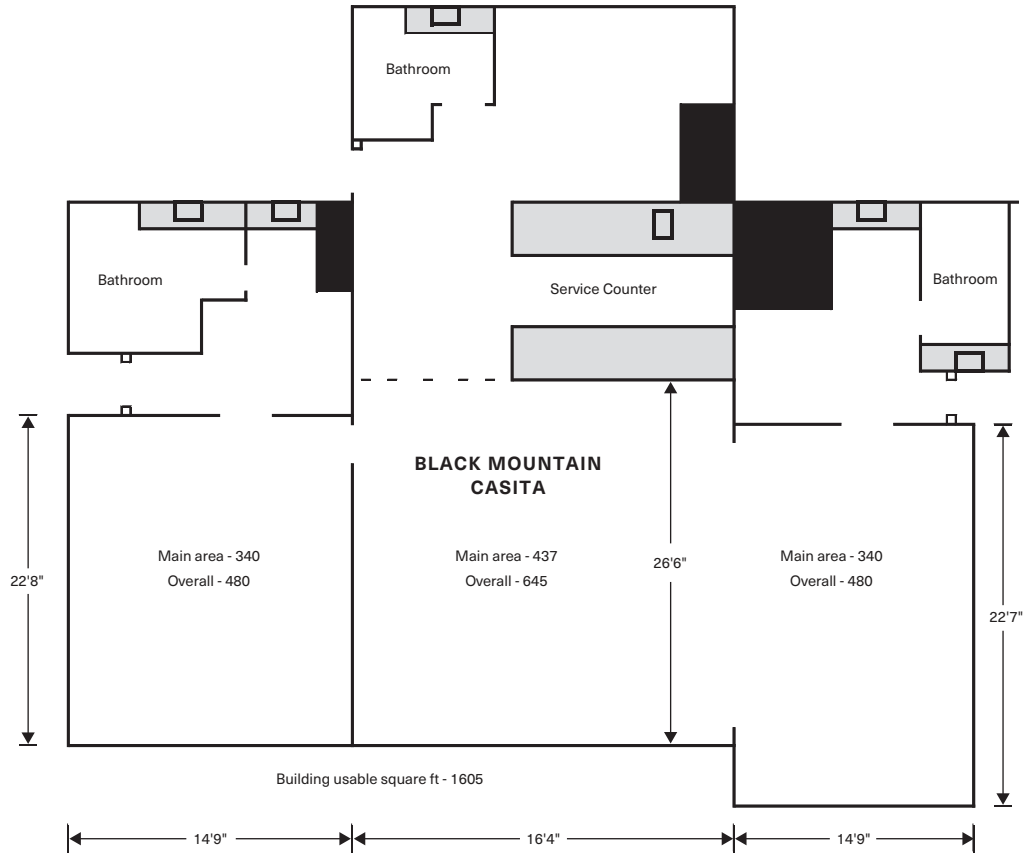

EVENT & MEETING SPACE

37220 Mule Train Road, Carefree, AZ 85377

480 653 9074

CIVANA.COM

CIVANA
WELLNESS RESORT & SPA

@civanaresort #civana  

SPECIFICATIONS

INDOOR	SQ. FT.	DIMENSIONS	HEIGHT	BANQUET	RECEPTION	CLASSROOM	THEATER	CONFERENCE	U-SHAPE	HOLLOW SQ.	MATS	BACKJACKS
SAGUARO	9600	80' X 120'	19'11"	500	700	400	1,000	—	—	—	250	300
SAGUARO I	3200	80' X 40'	19'11"	150	200	150	250	50	80	92	80	100
SAGUARO II	1600	40' X 40'	19'11"	60	100	50	100	30	35	40	40	50
SAGUARO III	1600	40' X 40'	19'11"	60	100	50	100	30	35	40	40	50
SAGUARO IV	1600	40' X 40'	19'11"	60	100	50	100	30	35	40	40	50
SAGUARO V	1600	40' X 40'	19'11"	60	100	50	100	30	35	40	40	50
BLACK MOUNTAIN CASITA	1605	24' X 26'	8'	40	60	30	60	20	20	24	30	40
EXECUTIVE BOARDROOM	459	17' X 27'	9'6"	—	—	—	—	18	—	—	—	—
MESQUITE ROOM	3500	—	12'	150	200	120	200	20	18	—	50	80
SEED	2223	57' X 39'	12'	60	60	—	—	18	—	—	—	—
STUDIOS												
FLEX STUDIO	1785	35' X 51'	12'	—	—	—	—	—	—	—	30	40
MOVEMENT STUDIO	740	32' X 23'	12'	—	—	—	—	—	—	—	20	30
YOGA STUDIO	770	24' X 42'	14'	—	—	—	—	—	—	—	20	30
SONORAN STUDIO	798	38' X 21'	12'	—	—	—	—	—	—	—	22	32
OUTDOOR												
SUNSET TERRACE	3400	—	—	160	200	—	—	—	80	—	—	—
SEED COURTYARD	1827	63' X 29'	—	100	120	—	120	120	—	—	—	—
YOGA LAWN	2196	36' X 61'	—	100	150	—	144	—	130	—	50	100
MOVEMENT DECK	2700	81' X 31'	—	—	75	—	—	—	—	—	60	100
ROSE GARDEN	1500	—	—	—	—	—	120	20	70	—	30	50
TENNIS COURTS	12880	115' X 122'	—	—	—	—	—	—	—	—	200	—
CAREFREE LAWN	8950	—	—	300	150	—	—	—	40	—	100	—