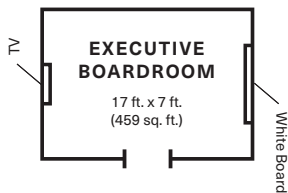

EVENT & MEETING SPACE

37220 Mule Train Road, Carefree, AZ 85377

480 653 9074

CIVANA.COM

CIVANA
WELLNESS RESORT & SPA

@civanaresort #civana  

SPECIFICATIONS

INDOOR	SQ. FT.	DIMENSIONS	HEIGHT	BANQUET	RECEPTION	CLASSROOM	THEATER	CONFERENCE	U-SHAPE	HOLLOW SQ.	MATS	BACKJACKS
SAGUARO	9600	80' X 120'	19'11"	500	700	400	1,000	—	—	—	250	300
SAGUARO I	3200	80' X 40'	19'11"	150	200	150	250	50	80	92	80	100
SAGUARO II	1600	40' X 40'	19'11"	60	100	50	100	30	35	40	40	50
SAGUARO III	1600	40' X 40'	19'11"	60	100	50	100	30	35	40	40	50
SAGUARO IV	1600	40' X 40'	19'11"	60	100	50	100	30	35	40	40	50
SAGUARO V	1600	40' X 40'	19'11"	60	100	50	100	30	35	40	40	50
BLACK MOUNTAIN CASITA	1605	24' X 26'	8'	40	60	30	60	20	20	24	30	40
EXECUTIVE BOARDROOM	459	17' X 27'	9'6"	—	—	—	—	18	—	—	—	—
MESQUITE	3500	—	12'	150	200	120	200	20	18	—	50	80
SEED	2223	57' X 39'	12'	60	60	—	—	18	—	—	—	—
STUDIOS												
FLEX STUDIO	1785	35' X 51'	12'	—	—	—	—	—	—	—	30	40
MOVEMENT STUDIO	740	32' X 23'	12'	—	—	—	—	—	—	—	20	30
YOGA STUDIO	770	24' X 42'	14'	—	—	—	—	—	—	—	20	30
SONORAN STUDIO	798	38' X 21'	12'	—	—	—	—	—	—	—	22	32
OUTDOOR												
SUNSET TERRACE	3400	—	—	160	200	—	—	—	80	—	—	—
SEED COURTYARD	1827	63' X 29'	—	100	120	—	120	120	—	—	—	—
YOGA LAWN	2196	36' X 61'	—	100	150	—	144	—	130	—	50	100
MOVEMENT DECK	2700	81' X 31'	—	—	75	—	—	—	—	—	60	100
ROSE GARDEN	1500	—	—	—	—	—	120	20	70	—	30	50
TENNIS COURTS	12880	115' X 122'	—	—	—	—	—	—	—	—	200	—
CAREFREE LAWN	8950	—	—	300	150	—	—	—	40	—	100	—