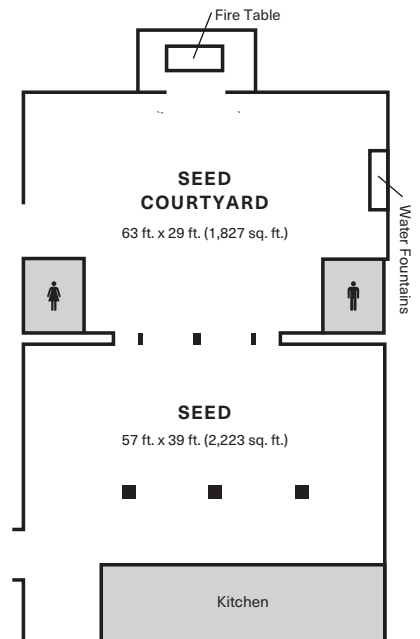

EVENT & MEETING SPACE

37220 Mule Train Road, Carefree, AZ 85377

480 653 9074

CIVANA.COM

CIVANA
WELLNESS RESORT & SPA

@civanaresort #civana  

SPECIFICATIONS

INDOOR	SQ. FT.	DIMENSIONS	HEIGHT	BANQUET	RECEPTION	CLASSROOM	THEATER	CONFERENCE	U-SHAPE	HOLLOW SQ.	MATS	BACKJACKS
SAGUARO	9600	80' X 120'	19'11"	500	700	400	1,000	—	—	—	250	300
SAGUARO I	3200	80' X 40'	19'11"	150	200	150	250	50	80	92	80	100
SAGUARO II	1600	40' X 40'	19'11"	60	100	50	100	30	35	40	40	50
SAGUARO III	1600	40' X 40'	19'11"	60	100	50	100	30	35	40	40	50
SAGUARO IV	1600	40' X 40'	19'11"	60	100	50	100	30	35	40	40	50
SAGUARO V	1600	40' X 40'	19'11"	60	100	50	100	30	35	40	40	50
BLACK MOUNTAIN CASITA	1605	24' X 26'	8'	40	60	30	60	20	20	24	30	40
EXECUTIVE BOARDROOM	459	17' X 27'	9'6"	—	—	—	—	18	—	—	—	—
MESQUITE	3500	—	12'	150	200	120	200	20	18	—	50	80
SEED	2223	57' X 39'	12'	60	60	—	—	18	—	—	—	—
STUDIOS												
FLEX STUDIO	1785	35' X 51'	12'	—	—	—	—	—	—	—	30	40
MOVEMENT STUDIO	740	32' X 23'	12'	—	—	—	—	—	—	—	20	30
YOGA STUDIO	770	24' X 42'	14'	—	—	—	—	—	—	—	20	30
SONORAN STUDIO	798	38' X 21'	12'	—	—	—	—	—	—	—	22	32
OUTDOOR												
SUNSET TERRACE	3400	—	—	160	200	—	—	—	80	—	—	—
SEED COURTYARD	1827	63' X 29'	—	100	120	—	120	120	—	—	—	—
YOGA LAWN	2196	36' X 61'	—	100	150	—	144	—	130	—	50	100
MOVEMENT DECK	2700	81' X 31'	—	—	75	—	—	—	—	—	60	100
ROSE GARDEN	1500	—	—	—	—	—	120	20	70	—	30	50
TENNIS COURTS	12880	115' X 122'	—	—	—	—	—	—	—	—	200	—
CAREFREE LAWN	8950	—	—	300	150	—	—	—	40	—	100	—