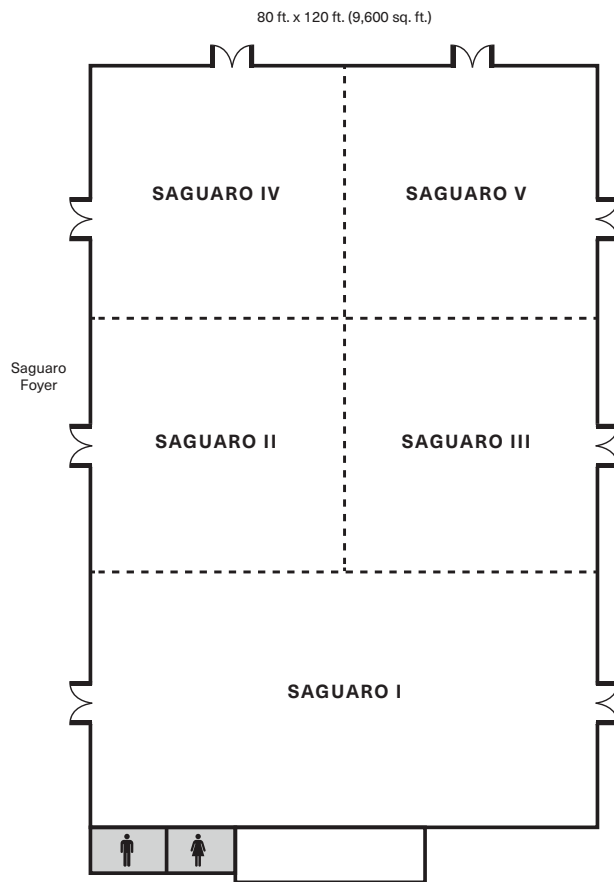

EVENT & MEETING SPACE

37220 Mule Train Road, Carefree, AZ 85377

480 653 9074

CIVANA.COM

CIVANA
WELLNESS RESORT & SPA

@civanaresort #civana  

SPECIFICATIONS

INDOOR	SQ. FT.	DIMENSIONS	HEIGHT	BANQUET	RECEPTION	CLASSROOM	THEATER	CONFERENCE	U-SHAPE	HOLLOW SQ.	MATS	BACKJACKS
SAGUARO	9600	80' X 120'	19'11"	500	700	400	1,000	—	—	—	250	300
SAGUARO I	3200	80' X 40'	19'11"	150	200	150	250	50	80	92	80	100
SAGUARO II	1600	40' X 40'	19'11"	60	100	50	100	30	35	40	40	50
SAGUARO III	1600	40' X 40'	19'11"	60	100	50	100	30	35	40	40	50
SAGUARO IV	1600	40' X 40'	19'11"	60	100	50	100	30	35	40	40	50
SAGUARO V	1600	40' X 40'	19'11"	60	100	50	100	30	35	40	40	50
BLACK MOUNTAIN CASITA	1605	24' X 26'	8'	40	60	30	60	20	20	24	30	40
EXECUTIVE BOARDROOM	459	17' X 27'	9'6"	—	—	—	—	18	—	—	—	—
MESQUITE	3500	—	12'	150	200	120	200	20	18	—	50	80
SEED	2223	57' X 39'	12'	60	60	—	—	18	—	—	—	—
STUDIOS												
FLEX STUDIO	1785	35' X 51'	12'	—	—	—	—	—	—	—	30	40
MOVEMENT STUDIO	740	32' X 23'	12'	—	—	—	—	—	—	—	20	30
YOGA STUDIO	770	24' X 42'	14'	—	—	—	—	—	—	—	20	30
SONORAN STUDIO	798	38' X 21'	12'	—	—	—	—	—	—	—	22	32
OUTDOOR												
SUNSET TERRACE	3400	—	—	160	200	—	—	—	80	—	—	—
SEED COURTYARD	1827	63' X 29'	—	100	120	—	120	120	—	—	—	—
YOGA LAWN	2196	36' X 61'	—	100	150	—	144	—	130	—	50	100
MOVEMENT DECK	2700	81' X 31'	—	—	75	—	—	—	—	—	60	100
ROSE GARDEN	1500	—	—	—	—	—	120	20	70	—	30	50
TENNIS COURTS	12880	115' X 122'	—	—	—	—	—	—	—	—	200	—
CAREFREE LAWN	8950	—	—	300	150	—	—	—	40	—	100	—